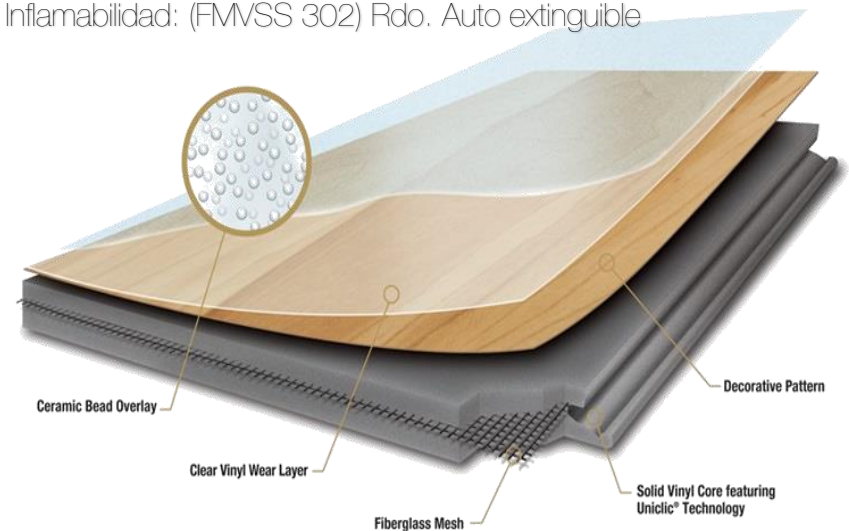

CAPAS PISO LAMINADO PVC CLICK

Click 4mm Water Prof Espesor capa de uso (ASTM F410) Clase 32
 Resistencia a productos químicos (ASTM F925) Rdo. Excelente
 Inflamabilidad: (FMVSS 302) Rdo. Auto extingüible

A close-up photograph of a light-colored wooden floor with a prominent grain pattern. The planks are arranged in a staggered pattern, and the wood has a warm, golden-brown hue.

AC-11 Color:
Aliso Claro